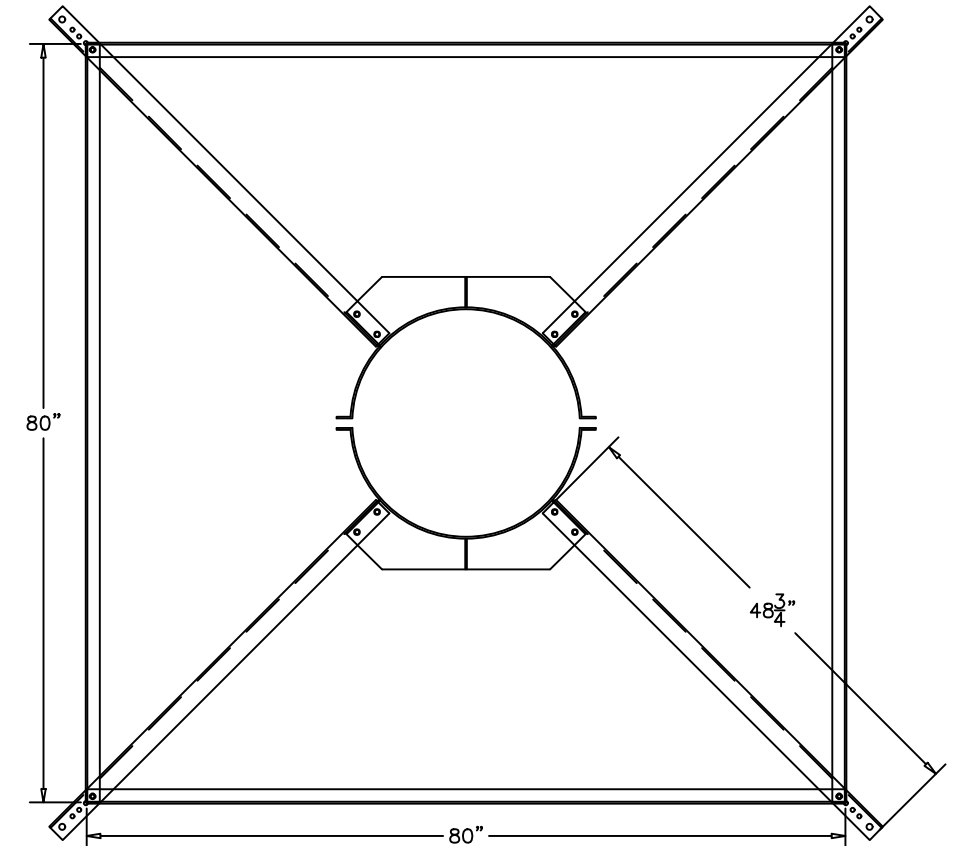

6"-10"

12"-16"

18"-24"

PREMIER
COMPONENTS, INC.
 "Your #1 Source for Mill Accessories"
 3984 W. Monroe Rd. (M46)
 Alma, MI 48801
 Ph: 877-681-3064
 www.premier-com.com

MEDIUM STAR ASSEMBLIES

DATE: 5-18-2017
 DRAWN BY: D.B.
 REV. NO.