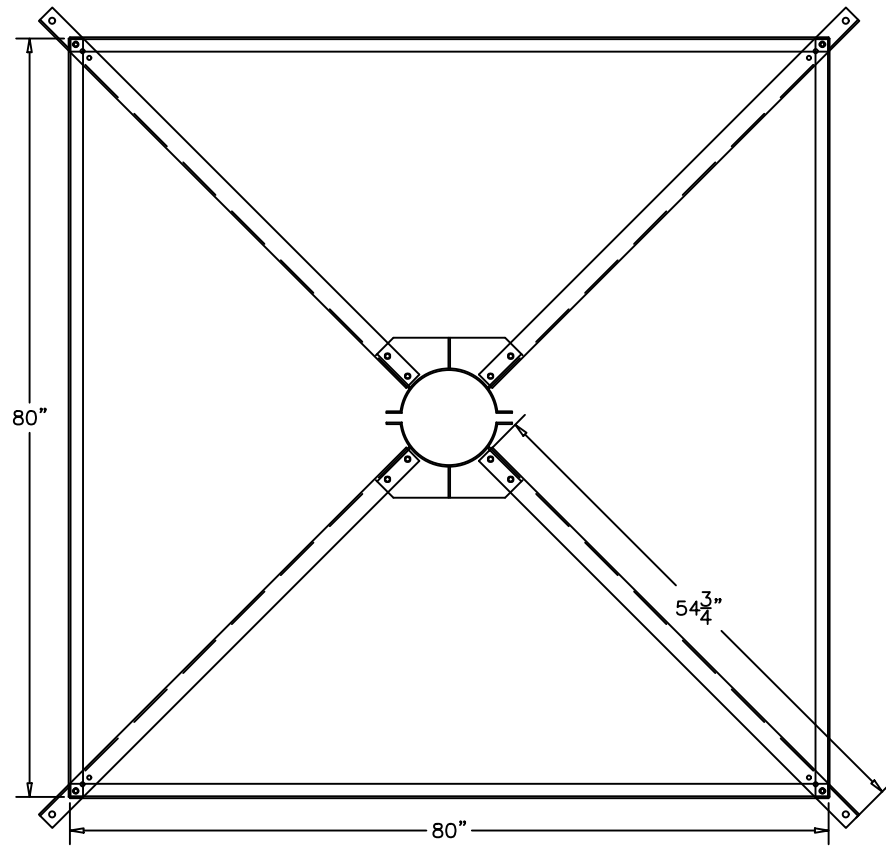

6"-10"

12"-16"

18"-24"

PREMIER
COMPONENTS, INC.
 "Your #1 Source for Mill Accessories"
 3984 W. Monroe Rd. (M46)
 Alma, MI 48801
 Ph: 877-681-3064
 www.premier-com.com

MEDIUM STAR ASSEMBLIES

DATE: 5-18-2017
 DRAWN BY: D.B.
 REV. NO.