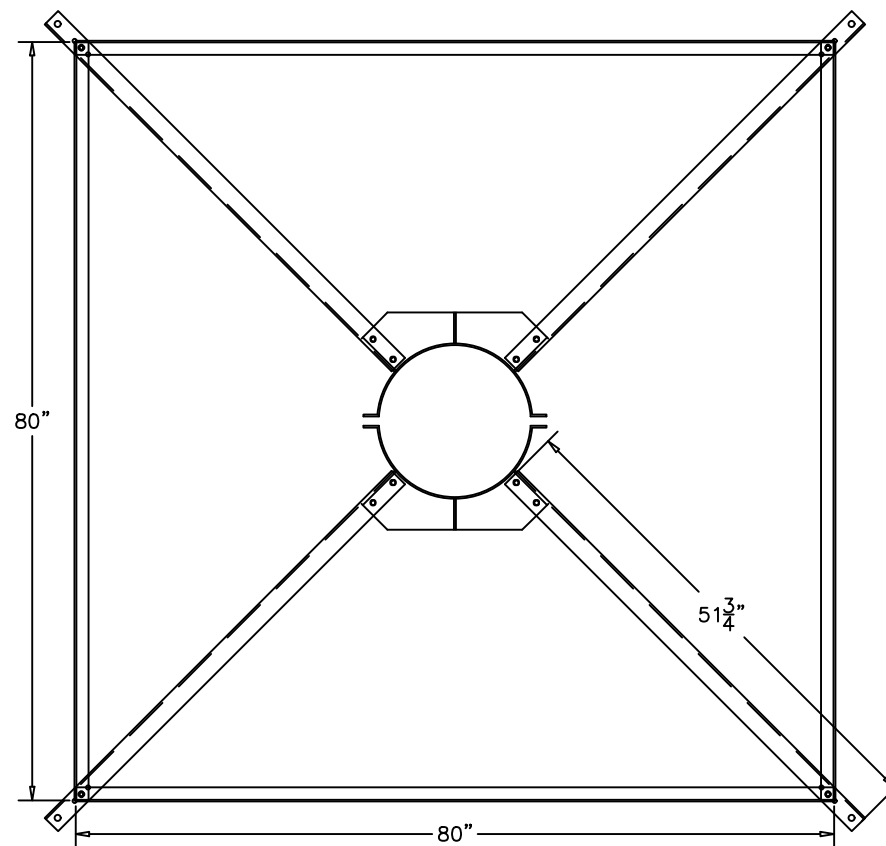

6"-10"

12"-16"

18"-24"

PREMIER
COMPONENTS, INC.
 "Your #1 Source for Mill Accessories"
 3984 W. Monroe Rd. (M46)
 Alma, MI 48801
 Ph: 877-681-3064
 www.premier-com.com

MEDIUM STAR ASSEMBLIES

DATE: 5-18-2017
 DRAWN BY: D.B.
 REV. NO.