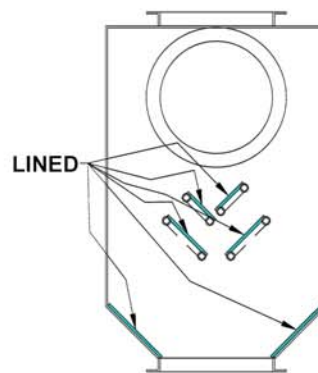

ROUND ADJUSTABLE CUSHION BOX

SQUARE ADJUSTABLE CUSHION BOX

VERTICAL DROP CUSHION TURNOUT 45° ELBOW

VERTICAL DROP FLOW RETARDER

Z 45° SQUARE DEAD STOPS

IN-LINE BACKDRAFT DAMPER

FLOW RETARDER

Y-TYPE DIVERTER VALVE

K-TYPE DIVERTER VALVE

SLIDE GATE

Y-TYPE PAN VALVE

K-TYPE PAN VALVE

K-TYPE GATE VALVE

LINING AREA DETAILS