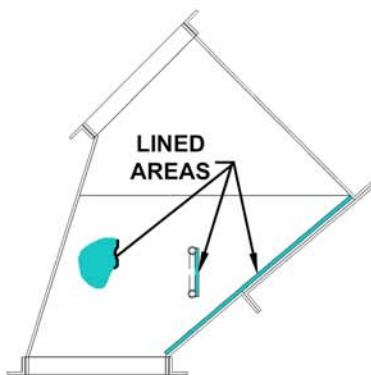

ROUND ADJUSTABLE CUSHION BOX

SQUARE ADJUSTABLE CUSHION BOX

VERTICAL DROP CUSHION TURNOUT 45° ELBOW

VERTICAL DROP FLOW RETARDER

Z 45° SQUARE DEAD STOPS

IN-LINE BACKDRAFT DAMPER

FLOW RETARDER

Y-TYPE DIVERTER VALVE

K-TYPE DIVERTER VALVE

SLIDE GATE

Y-TYPE PAN VALVE

K-TYPE PAN VALVE

K-TYPE GATE VALVE

LINING AREA DETAILS