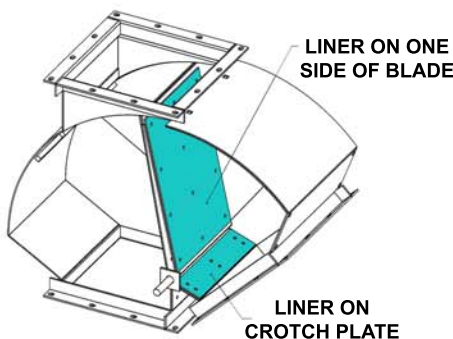

ROUND ADJUSTABLE CUSHION BOX

SQUARE ADJUSTABLE CUSHION BOX

VERTICAL DROP CUSHION TURNOUT 45° ELBOW

VERTICAL DROP FLOW RETARDER

Z 45° SQUARE DEAD STOPS

IN-LINE BACKDRAFT DAMPER

FLOW RETARDER

Y-TYPE DIVERTER VALVE

K-TYPE DIVERTER VALVE

SLIDE GATE

Y-TYPE PAN VALVE

K-TYPE PAN VALVE

K-TYPE GATE VALVE

LINING AREA DETAILS