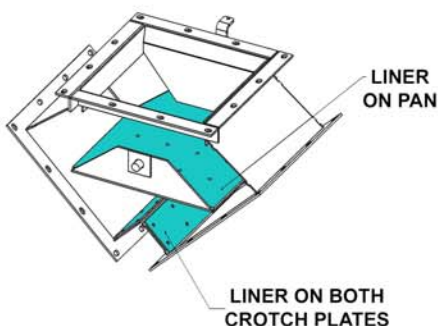

Y-TYPE PAN VALVE