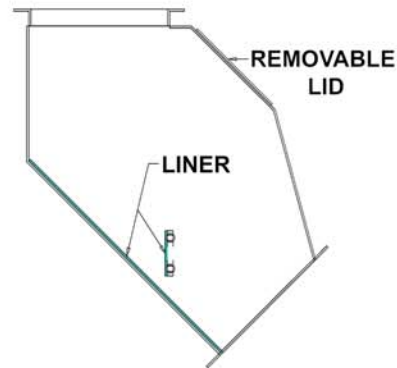

ROUND ADJUSTABLE CUSHION BOX

SQUARE ADJUSTABLE CUSHION BOX

VERTICAL DROP CUSHION TURNOUT 45° ELBOW

VERTICAL DROP FLOW RETARDER

Z 45° SQUARE DEAD STOPS

IN-LINE BACKDRAFT DAMPER

FLOW RETARDER

Y-TYPE DIVERTER VALVE

K-TYPE DIVERTER VALVE

SLIDE GATE

Y-TYPE PAN VALVE

K-TYPE PAN VALVE

K-TYPE GATE VALVE

LINING AREA DETAILS