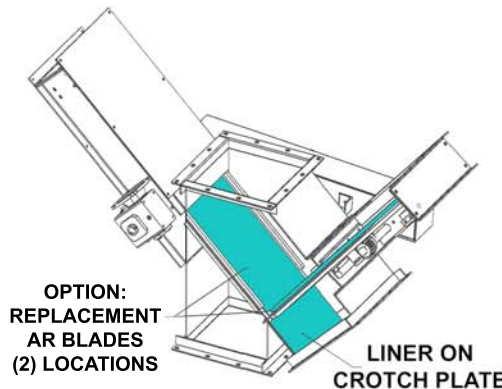

ROUND ADJUSTABLE CUSHION BOX

SQUARE ADJUSTABLE CUSHION BOX

VERTICAL DROP CUSHION TURNOUT 45° ELBOW

VERTICAL DROP FLOW RETARDER

Z 45° SQUARE DEAD STOPS

IN-LINE BACKDRAFT DAMPER

FLOW RETARDER

Y-TYPE DIVERTER VALVE

K-TYPE DIVERTER VALVE

SLIDE GATE

Y-TYPE PAN VALVE

K-TYPE PAN VALVE

K-TYPE GATE VALVE

LINING AREA DETAILS