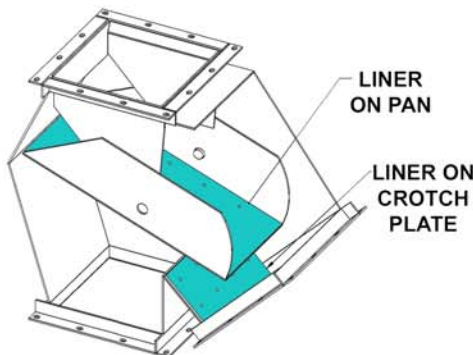

ROUND ADJUSTABLE CUSHION BOX

SQUARE ADJUSTABLE CUSHION BOX

VERTICAL DROP CUSHION TURNOUT 45° ELBOW

VERTICAL DROP FLOW RETARDER

Z 45° SQUARE DEAD STOPS

IN-LINE BACKDRAFT DAMPER

FLOW RETARDER

Y-TYPE DIVERTER VALVE

K-TYPE DIVERTER VALVE

SLIDE GATE

Y-TYPE PAN VALVE

K-TYPE PAN VALVE

K-TYPE GATE VALVE

LINING AREA DETAILS