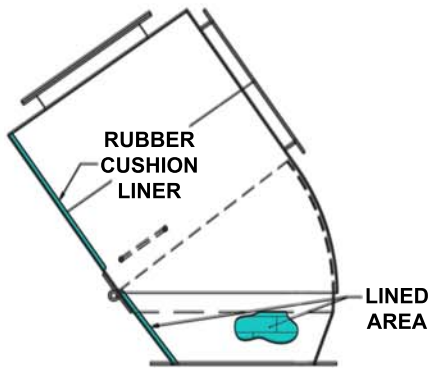

ROUND ADJUSTABLE CUSHION BOX

SQUARE ADJUSTABLE CUSHION BOX

VERTICAL DROP CUSHION TURNOUT 45° ELBOW

VERTICAL DROP FLOW RETARDER

Z 45° SQUARE DEAD STOPS

IN-LINE BACKDRAFT DAMPER

FLOW RETARDER

Y-TYPE DIVERTER VALVE

K-TYPE DIVERTER VALVE

SLIDE GATE

Y-TYPE PAN VALVE

K-TYPE PAN VALVE

K-TYPE GATE VALVE

LINING AREA DETAILS