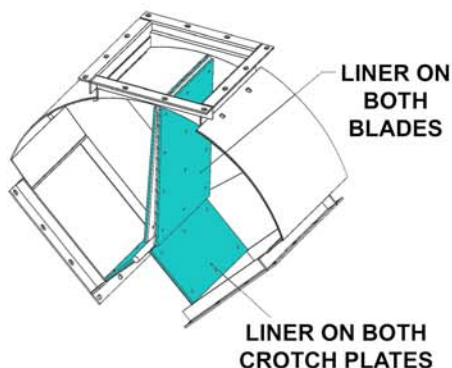

ROUND ADJUSTABLE CUSHION BOX

SQUARE ADJUSTABLE CUSHION BOX

VERTICAL DROP CUSHION TURNOUT 45° ELBOW

VERTICAL DROP FLOW RETARDER

Z 45° SQUARE DEAD STOPS

IN-LINE BACKDRAFT DAMPER

FLOW RETARDER

Y-TYPE DIVERTER VALVE

K-TYPE DIVERTER VALVE

SLIDE GATE

Y-TYPE PAN VALVE

K-TYPE PAN VALVE

K-TYPE GATE VALVE

LINING AREA DETAILS