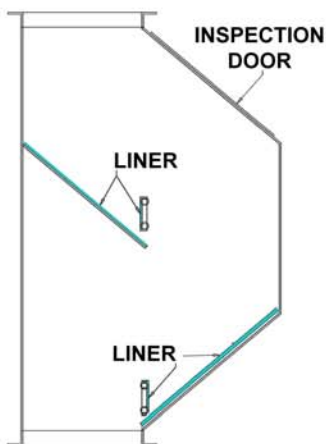

ROUND ADJUSTABLE CUSHION BOX

SQUARE ADJUSTABLE CUSHION BOX

VERTICAL DROP CUSHION TURNOUT 45° ELBOW

VERTICAL DROP FLOW RETARDER

Z 45° SQUARE DEAD STOPS

IN-LINE BACKDRAFT DAMPER

FLOW RETARDER

Y-TYPE DIVERTER VALVE

K-TYPE DIVERTER VALVE

SLIDE GATE

Y-TYPE PAN VALVE

K-TYPE PAN VALVE

K-TYPE GATE VALVE

LINING AREA DETAILS