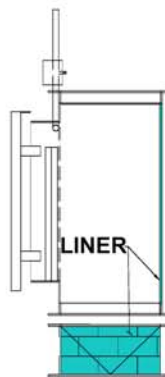

ROUND ADJUSTABLE CUSHION BOX

SQUARE ADJUSTABLE CUSHION BOX

VERTICAL DROP CUSHION TURNOUT 45° ELBOW

VERTICAL DROP FLOW RETARDER

Z 45° SQUARE DEAD STOPS

IN-LINE BACKDRAFT DAMPER

FLOW RETARDER

Y-TYPE DIVERTER VALVE

K-TYPE DIVERTER VALVE

SLIDE GATE

Y-TYPE PAN VALVE

K-TYPE PAN VALVE

K-TYPE GATE VALVE

LINING AREA DETAILS