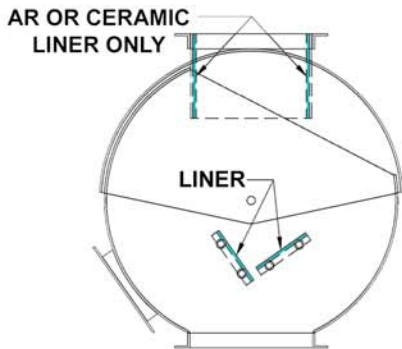

ROUND ADJUSTABLE CUSHION BOX

SQUARE ADJUSTABLE CUSHION BOX

VERTICAL DROP CUSHION TURNOUT 45° ELBOW

VERTICAL DROP FLOW RETARDER

Z 45° SQUARE DEAD STOPS

IN-LINE BACKDRAFT DAMPER

FLOW RETARDER

Y-TYPE DIVERTER VALVE

K-TYPE DIVERTER VALVE

SLIDE GATE

Y-TYPE PAN VALVE

K-TYPE PAN VALVE

K-TYPE GATE VALVE

LINING AREA DETAILS