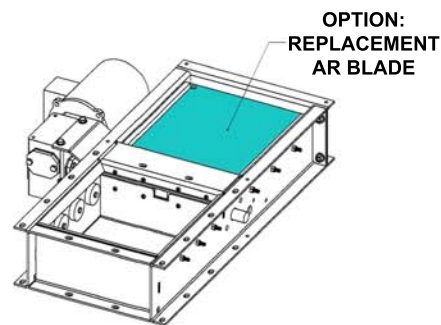

SLIDE GATE

LINING AREA DETAILS