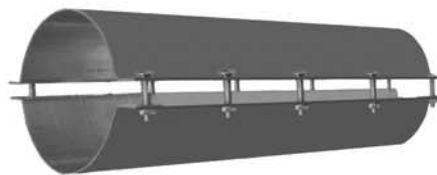

PIPE SLEEVES