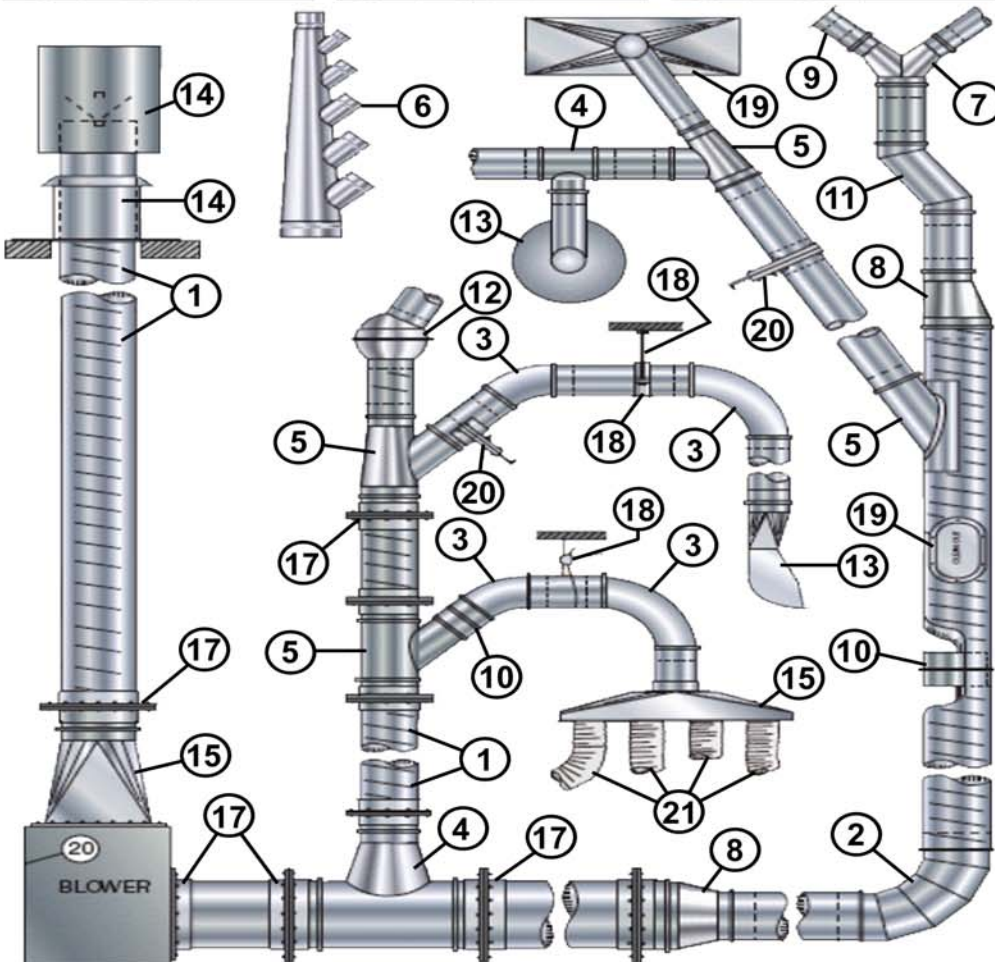

GALVANIZED PIPE COUPLINGS

SIZE	GAUGE	PRICE
4"	24	★
5"	24	★
6"	24	★
7"	24	★
8"	24	★
9"	24	★
10"	24	★
11"	24	★
12"	24	★
13"	24	★
14"	24	★
15"	24	★
16"	24	★
17"	24	★
18"	22	★
20"	22	★
22"	22	★
24"	22	★
26"	22	★
28"	22	★

GALVANIZED ELBOWS (r = 1½D)

SIZE	GAUGE	90°	45°
4"	20	★	★
5"	20	★	★
6"	20	★	★
7"	20	★	★
8"	20	★	★
9"	20	★	★
10"	20	★	★
11"	20	★	★
12"	20	★	★
13"	20	★	★
14"	20	★	★
15"	20	★	★
16"	20	★	★
17"	20	★	★
18"	20	★	★
20"	20	★	★
22"	20	★	★
24"	20	★	★
26"	20	★	★
28"	20	★	★

BLAST GATES (FULL SHOWN)

SIZE	FULL	HALF
4"	★	★
5"	★	★
6"	★	★
7"	★	★
8"	★	★
9"	★	★
10"	★	★
11"	★	★
12"	★	★
13"	★	★
14"	★	★
15"	★	★
16"	★	★
17"	n/a	n/a
18"	★	★
20"	★	n/a
22"	★	n/a
24"	★	n/a
26"	★	n/a
28"	★	n/a

1	Spiral Seam Pipe
2	Gored Elbows
3	Die Formed Elbows
4	Tees
5	Laterals
6	Manifolds
7	Pant Wyes
8	Reducers
9	Pluges
10	Couplings
11	Offsets
12	Ball Joints
13	Pick-up Hoods
14	Weather Hoods
15	Transitions
16	Rectangular Duct
17	Flanged Conections
18	Hanger Accessories
19	Clean Out & Access Doors
20	Blast Gates
21	Flexible Hose & Accessories