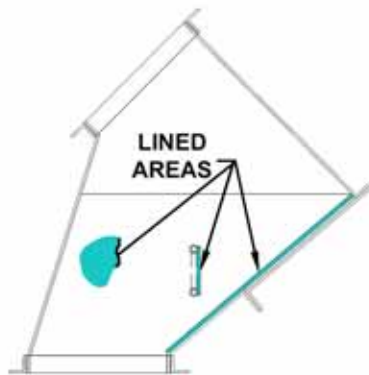

ROUND ADJUSTABLE CUSHION BOX

SQUARE ADJUSTABLE CUSHION BOX

VERTICAL DROP CUSHION TURNOUT 45° ELBOW

VERTICAL DROP FLOW RETARDER

Z 45° SQUARE DEAD STOPS

IN-LINE BACKDRAFT DAMPER

FLOW RETARDER

Y-TYPE DIVERTER VALVE

K-TYPE DIVERTER VALVE

SLIDE GATE

Y-TYPE PAN VALVE

K-TYPE PAN VALVE

K-TYPE GATE VALVE

LINING AREA DETAILS