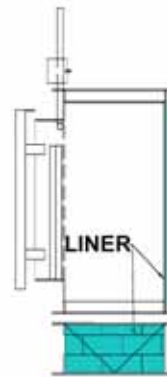

ROUND ADJUSTABLE CUSHION BOX

SQUARE ADJUSTABLE CUSHION BOX

VERTICAL DROP CUSHION TURNOUT 45° ELBOW

VERTICAL DROP FLOW RETARDER

Z 45° SQUARE DEAD STOPS

IN-LINE BACKDRAFT DAMPER

FLOW RETARDER

Y-TYPE DIVERTER VALVE

K-TYPE DIVERTER VALVE

SLIDE GATE

Y-TYPE PAN VALVE

K-TYPE PAN VALVE

K-TYPE GATE VALVE

LINING AREA DETAILS