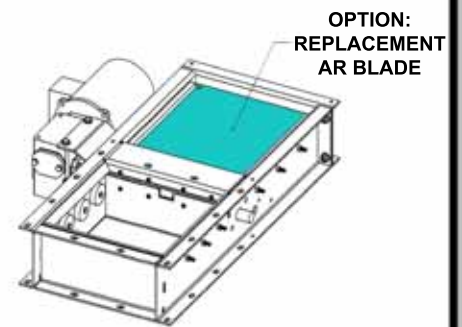

SLIDE GATE

LINING AREA DETAILS