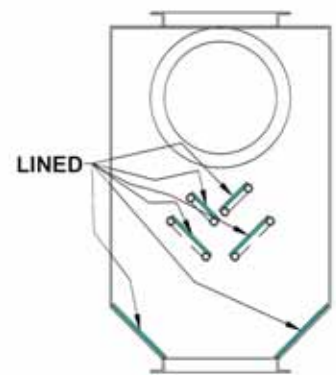

ROUND ADJUSTABLE CUSHION BOX

SQUARE ADJUSTABLE CUSHION BOX

VERTICAL DROP CUSHION TURNOUT 45° ELBOW

VERTICAL DROP FLOW RETARDER

Z 45° SQUARE DEAD STOPS

IN-LINE BACKDRAFT DAMPER

FLOW RETARDER

Y-TYPE DIVERTER VALVE

K-TYPE DIVERTER VALVE

SLIDE GATE

Y-TYPE PAN VALVE

K-TYPE PAN VALVE

K-TYPE GATE VALVE

LINING AREA DETAILS