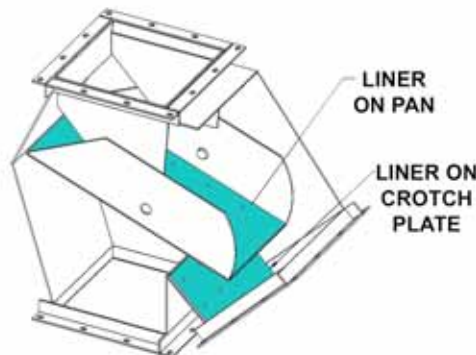

ROUND ADJUSTABLE CUSHION BOX

SQUARE ADJUSTABLE CUSHION BOX

VERTICAL DROP CUSHION TURNOUT 45° ELBOW

VERTICAL DROP FLOW RETARDER

Z 45° SQUARE DEAD STOPS

IN-LINE BACKDRAFT DAMPER

FLOW RETARDER

Y-TYPE DIVERTER VALVE

K-TYPE DIVERTER VALVE

SLIDE GATE

Y-TYPE PAN VALVE

K-TYPE PAN VALVE

K-TYPE GATE VALVE

LINING AREA DETAILS