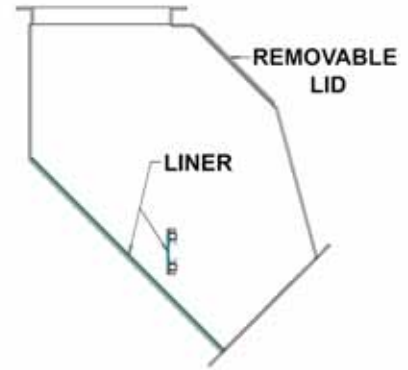

ROUND ADJUSTABLE CUSHION BOX

SQUARE ADJUSTABLE CUSHION BOX

VERTICAL DROP CUSHION TURNOUT 45° ELBOW

VERTICAL DROP FLOW RETARDER

Z 45° SQUARE DEAD STOPS

IN-LINE BACKDRAFT DAMPER

FLOW RETARDER

Y-TYPE DIVERTER VALVE

K-TYPE DIVERTER VALVE

SLIDE GATE

Y-TYPE PAN VALVE

K-TYPE PAN VALVE

K-TYPE GATE VALVE

LINING AREA DETAILS