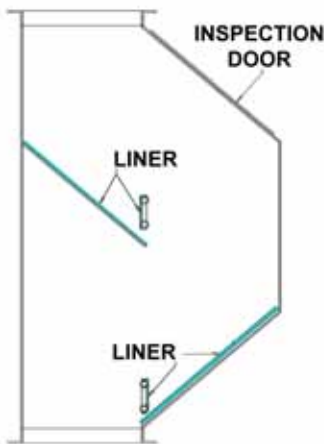

ROUND ADJUSTABLE CUSHION BOX

SQUARE ADJUSTABLE CUSHION BOX

VERTICAL DROP CUSHION TURNOUT 45° ELBOW

VERTICAL DROP FLOW RETARDER

Z 45° SQUARE DEAD STOPS

IN-LINE BACKDRAFT DAMPER

FLOW RETARDER

Y-TYPE DIVERTER VALVE

K-TYPE DIVERTER VALVE

SLIDE GATE

Y-TYPE PAN VALVE

K-TYPE PAN VALVE

K-TYPE GATE VALVE

LINING AREA DETAILS