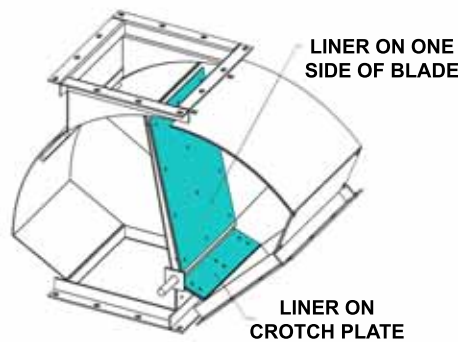

ROUND ADJUSTABLE CUSHION BOX

SQUARE ADJUSTABLE CUSHION BOX

VERTICAL DROP CUSHION TURNOUT 45° ELBOW

VERTICAL DROP FLOW RETARDER

Z 45° SQUARE DEAD STOPS

IN-LINE BACKDRAFT DAMPER

FLOW RETARDER

Y-TYPE DIVERTER VALVE

K-TYPE DIVERTER VALVE

SLIDE GATE

Y-TYPE PAN VALVE

K-TYPE PAN VALVE

K-TYPE GATE VALVE

LINING AREA DETAILS