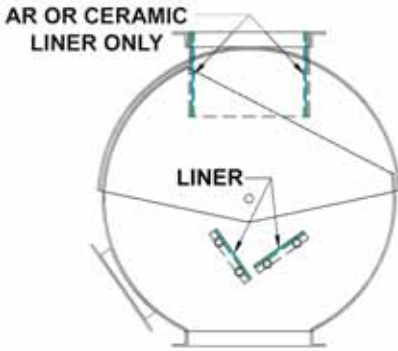

ROUND ADJUSTABLE CUSHION BOX

SQUARE ADJUSTABLE CUSHION BOX

VERTICAL DROP CUSHION TURNOUT 45° ELBOW

VERTICAL DROP FLOW RETARDER

Z 45° SQUARE DEAD STOPS

IN-LINE BACKDRAFT DAMPER

FLOW RETARDER

Y-TYPE DIVERTER VALVE

K-TYPE DIVERTER VALVE

SLIDE GATE

Y-TYPE PAN VALVE

K-TYPE PAN VALVE

K-TYPE GATE VALVE

LINING AREA DETAILS