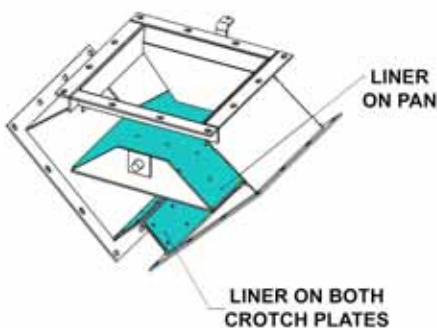

ROUND ADJUSTABLE CUSHION BOX

SQUARE ADJUSTABLE CUSHION BOX

VERTICAL DROP CUSHION TURNOUT 45° ELBOW

VERTICAL DROP FLOW RETARDER

Z 45° SQUARE DEAD STOPS

IN-LINE BACKDRAFT DAMPER

FLOW RETARDER

Y-TYPE DIVERTER VALVE

K-TYPE DIVERTER VALVE

SLIDE GATE

Y-TYPE PAN VALVE

K-TYPE PAN VALVE

K-TYPE GATE VALVE

LINING AREA DETAILS