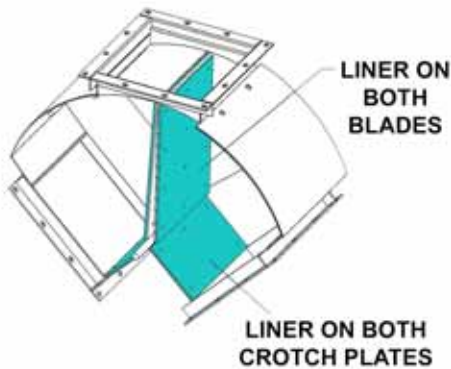

ROUND ADJUSTABLE CUSHION BOX

SQUARE ADJUSTABLE CUSHION BOX

VERTICAL DROP CUSHION TURNOUT 45° ELBOW

VERTICAL DROP FLOW RETARDER

Z 45° SQUARE DEAD STOPS

IN-LINE BACKDRAFT DAMPER

FLOW RETARDER

Y-TYPE DIVERTER VALVE

K-TYPE DIVERTER VALVE

SLIDE GATE

Y-TYPE PAN VALVE

K-TYPE PAN VALVE

K-TYPE GATE VALVE

LINING AREA DETAILS