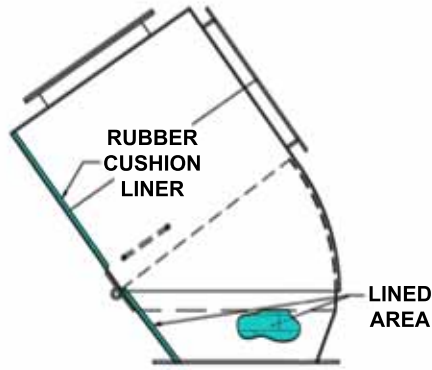

ROUND ADJUSTABLE CUSHION BOX

SQUARE ADJUSTABLE CUSHION BOX

VERTICAL DROP CUSHION TURNOUT 45° ELBOW

VERTICAL DROP FLOW RETARDER

Z 45° SQUARE DEAD STOPS

IN-LINE BACKDRAFT DAMPER

FLOW RETARDER

Y-TYPE DIVERTER VALVE

K-TYPE DIVERTER VALVE

SLIDE GATE

Y-TYPE PAN VALVE

K-TYPE PAN VALVE

K-TYPE GATE VALVE

LINING AREA DETAILS