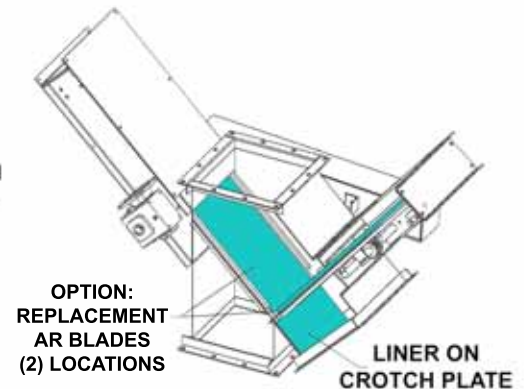

ROUND ADJUSTABLE CUSHION BOX

SQUARE ADJUSTABLE CUSHION BOX

VERTICAL DROP CUSHION TURNOUT 45° ELBOW

VERTICAL DROP FLOW RETARDER

Z 45° SQUARE DEAD STOPS

IN-LINE BACKDRAFT DAMPER

FLOW RETARDER

Y-TYPE DIVERTER VALVE

K-TYPE DIVERTER VALVE

SLIDE GATE

Y-TYPE PAN VALVE

K-TYPE PAN VALVE

K-TYPE GATE VALVE

LINING AREA DETAILS