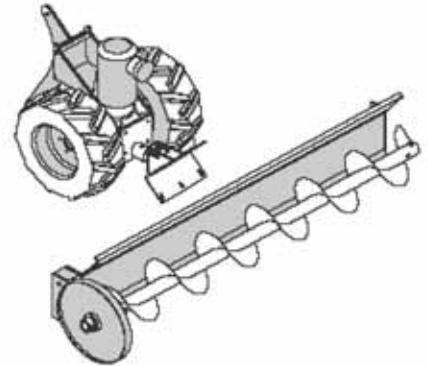

REDUCTION SWEEP WHEELS- RETROFIT KITS

Description	Part#	Price
8" Cycloidal end wheel for flanged end shields	BK1021W	⊕
8" Cycloidal end wheel for non-flanged end shields	BK1022W	⊕
10" Cycloidal end wheel for flanged end shields	BK1221W	⊕
10" Cycloidal end wheel for non-flanged end shields	BK1222W	⊕

SWEEP WALKER

Description	Part#	Price
Sweep Walker for 68 series Commercial Klean Sweep	14338	⊕
Sweep Walker for 810 series Commercial Klean Sweep	14344	⊕
Sweep Walker for 1012 Commercial Klean Sweep	BK1201W	⊕

Tractors are driven by a gear motor separate from the Clean Sweep drive and can be operated from a separate control.

TRACTOR FOR 1012 SERIES SWEEPS

Description	Part#	Price
Tractor with single phase TEFC Motor	BK1203W	⊕
Tractor with 208-230/460volt motor-3 phase	BK1205W	⊕
Tractor with 208-230/460 explosion proof motor-3 phase	BK1206W	⊕
Tractor with 575 volt motor-3 phase	BK1207W	⊕
Tractor with 380 volt explosion proof motor - 50 HZ	BK1209W	⊕

TRACTOR FOR 1214 SERIES SWEEPS

Description	Part#	Price
Tractor with single phase TEFC Motor	BK1403W	⊕
Tractor with 208-230/460volt motor-3 phase	BK1405W	⊕
Tractor with 208-230/460 explosion proof motor-3 phase	BK1406W	⊕
Tractor with 575 volt motor-3 phase	BK1407W	⊕
Tractor with 575 volt explosion proof motor - 3 phase	BK1408W	⊕
Tractor with 380 volt explosion proof motor - 50 HZ	BK1409W	⊕