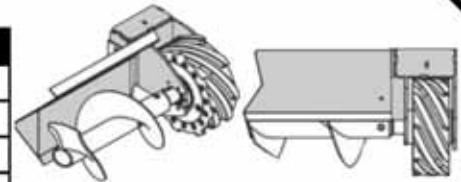

REDUCTION SWEEP WHEELS- RETROFIT KITS

Description	Part#	Price
8" Cycloidal end wheel for flanged end shields	BK1021W	⊕
8" Cycloidal end wheel for non-flanged end shields	BK1022W	⊕
10" Cycloidal end wheel for flanged end shields	BK1221W	⊕
10" Cycloidal end wheel for non-flanged end shields	BK1222W	⊕

Tractors are driven by a gear motor separate from the Clean Sweep drive and can be operated from a separate control.

TRACTOR FOR 1012 SERIES SWEEPS

Description	Part#	Price
Tractor with single phase TEFC Motor	BK1203W	⊕
Tractor with 208-230/460volt motor-3 phase	BK1205W	⊕
Tractor with 208-230/460 explosion proof motor-3 phase	BK1206W	⊕
Tractor with 575 volt motor-3 phase	BK1207W	⊕
Tractor with 380 volt explosion proof motor - 50 HZ	BK1209W	⊕

TRACTOR FOR 1214 SERIES SWEEPS

Description	Part#	Price
Tractor with single phase TEFC Motor	BK1403W	⊕
Tractor with 208-230/460volt motor-3 phase	BK1405W	⊕
Tractor with 208-230/460 explosion proof motor-3 phase	BK1406W	⊕
Tractor with 575 volt motor-3 phase	BK1407W	⊕
Tractor with 575 volt explosion proof motor - 3 phase	BK1408W	⊕
Tractor with 380 volt explosion proof motor - 50 HZ	BK1409W	⊕