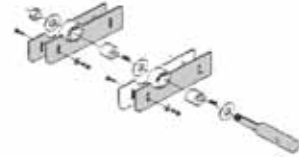

REDUCTION SWEEP WHEELS- RETROFIT KITS

Description	Part#	Price
8" Cycloidal end wheel for flanged end shields	BK1021W	⊕
8" Cycloidal end wheel for non-flanged end shields	BK1022W	⊕
10" Cycloidal end wheel for flanged end shields	BK1221W	⊕
10" Cycloidal end wheel for non-flanged end shields	BK1222W	⊕

Tractors are driven by a gear motor separate from the Clean Sweep drive and can be operated from a separate control.

TRACTOR FOR 1012 SERIES SWEEPS

Description	Part#	Price
Tractor with single phase TEFC Motor	BK1203W	⊕
Tractor with 208-230/460volt motor-3 phase	BK1205W	⊕
Tractor with 208-230/460 explosion proof motor-3 phase	BK1206W	⊕
Tractor with 575 volt motor-3 phase	BK1207W	⊕
Tractor with 380 volt explosion proof motor - 50 HZ	BK1209W	⊕