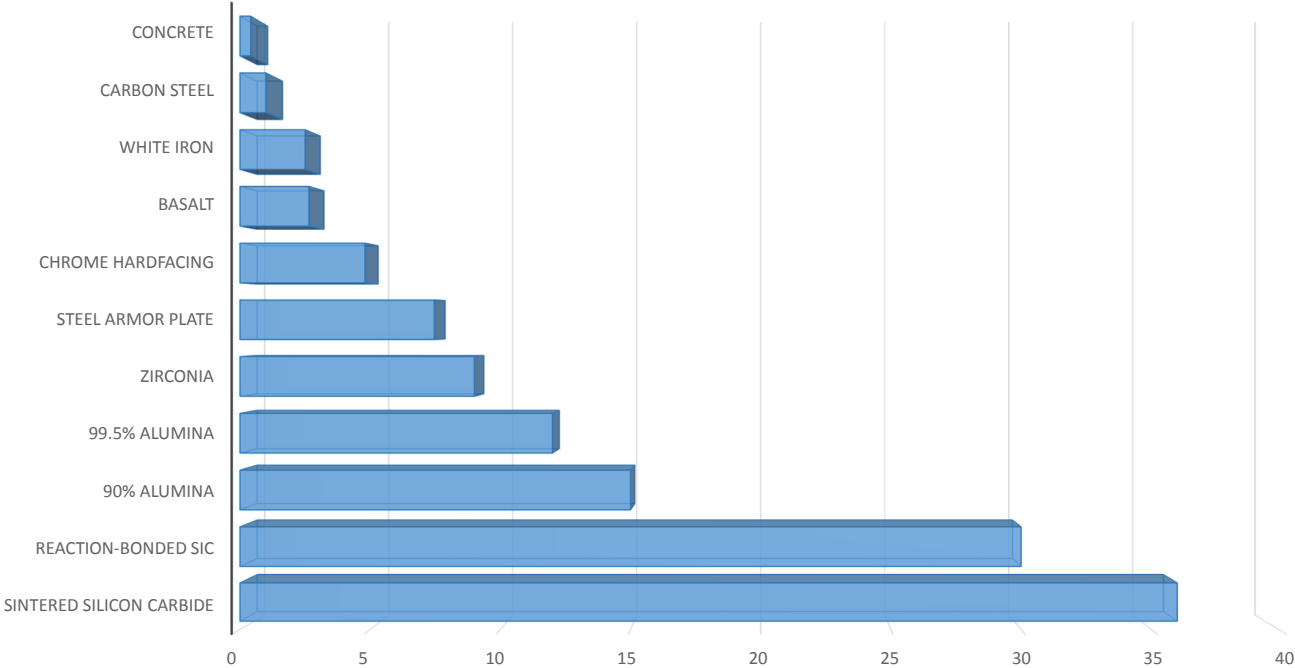

# Erosion Resistance Comparison

[www.premier-com.com](http://www.premier-com.com) 1-877-681-3064

Relative Erosion Resistance

The erosion resistance of each material was obtained through internal testing, and is to be used as a comparison reference only. This comparison is intended to illustrate the typical properties of various materials, and is not to be construed as absolute engineering data or constituting a warranty or representation for which Premier Components Inc. assumes legal responsibility.